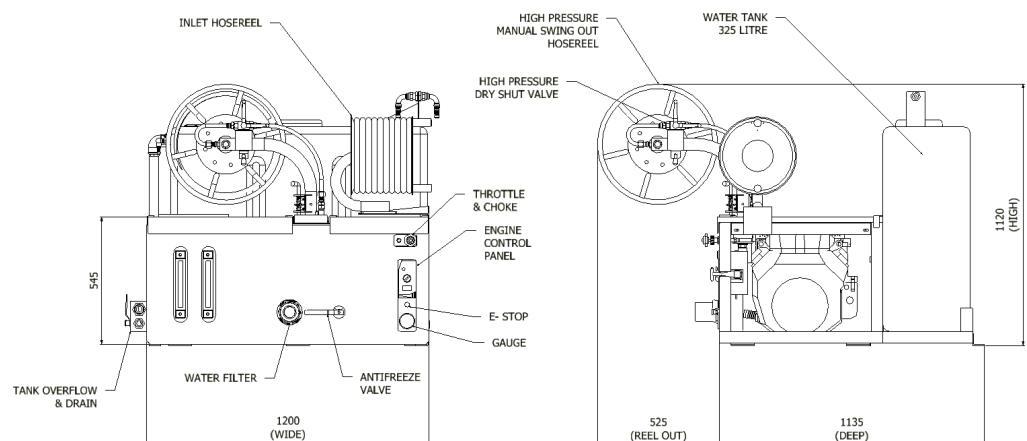

Flowplant Group Ltd

Gemini House, Brunel Road,
Churchfields Industrial Estate,
Salisbury, Wiltshire. SP2 7PU
United Kingdom

t: +44 (0)1722 325 424
f: +44 (0)1722 411 329
e: sales@flowplant.co.uk

• High Pressure
• Cleaner Solutions