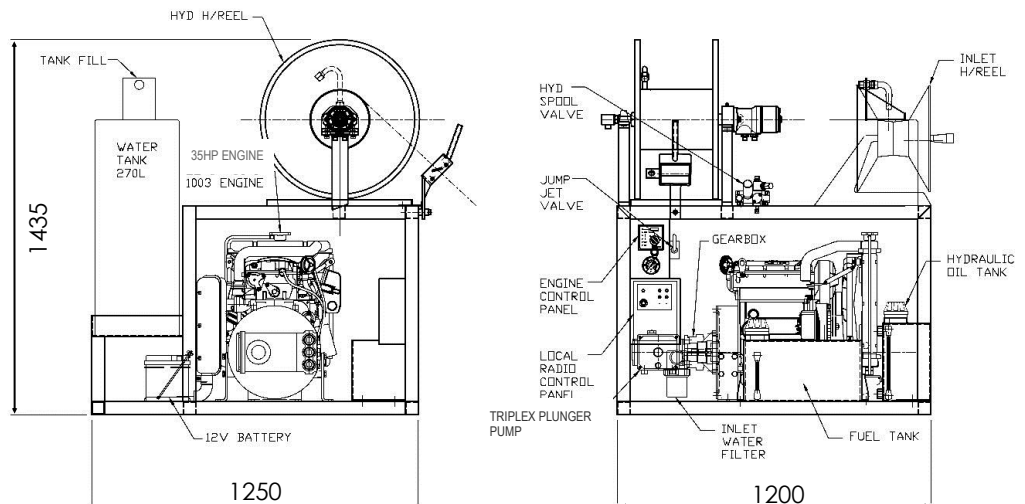

300 Series Van Pack

- Suitable for drains up to 300mm
- Hydraulic hose reel
- Compact design with powerful performance
- Radio remote control option

Model	300 Series Van Pack
Pressure and Flow	Up to 200 bar / Up to 54 litres per minute (3000 psi / 12 gpm)
Pump	Triplex plunger pump
Engine	Lombardini 35 hp water cooled diesel engine
Water Tank	Single - 270 litres (60 gallons)
Frame	Lightweight folded steel, shot blasted and powder coated
Hose Reel	Variable-speed hydraulic-rewind hose reel with 100m high-pressure hose capacity
Radio Remote (optional)	Supplied with a mains charger and 12v in-car charger. The remote can operate at a distance of 90m and allows the unit to be operated by a single operative.
Dimensions	1250 mm long x 1200 mm wide x 1435 mm high *
Weight	Dry weight from 495kg dry *
Suggested Accessories	- 1/2" Standard jetting hose - 90m (300ft) - 3 x 1/2" Standard drain jets (3r, 3r1f & 6r) - 1/2" Safety leader hose - 3m (10ft) - 1/2" Drain jet extension - 9"

* All weights and dimensions are approximate.

Flowplant Group Ltd

Gemini House, Brunel Road,
Churchfields Industrial Estate,
Salisbury, Wiltshire. SP2 7PU
United Kingdom

t: +44 (0) 1722 325 424
f: +44 (0) 1722 411 329
e: sales@flowplant.co.uk

- High Pressure
- Cleaner Solutions