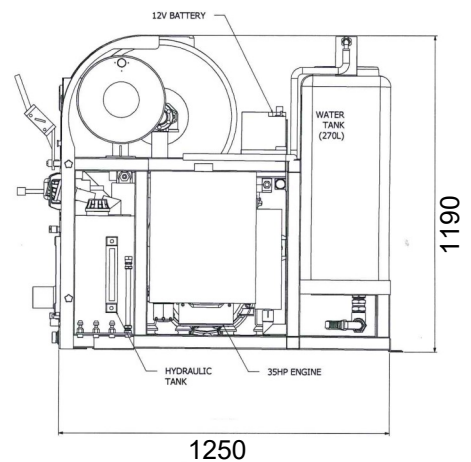

Flowplant Group Ltd

Gemini House, Brunel Road,
Churchfields Industrial Estate,
Salisbury, Wiltshire. SP2 7PU
United Kingdom

t: +44 (0)1722 325 424
f: +44 (0)1722 411 329
e: sales@flowplant.co.uk

- High Pressure
- Cleaner Solutions