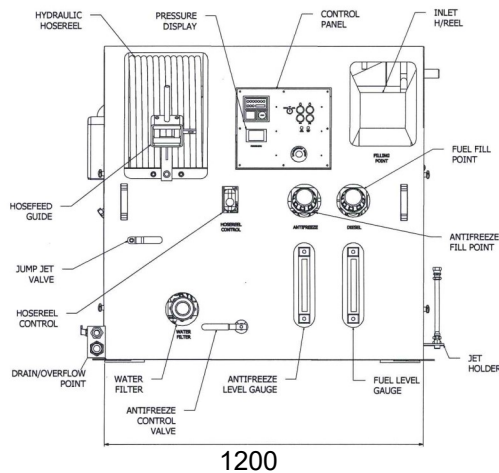

Flowplant Group Ltd

Gemini House, Brunel Road,
Churchfields Industrial Estate,
Salisbury, Wiltshire. SP2 7PU
United Kingdom

t: +44 (0)1722 325 424
f: +44 (0)1722 411 329
e: sales@flowplant.co.uk

- High Pressure
- Cleaner Solutions