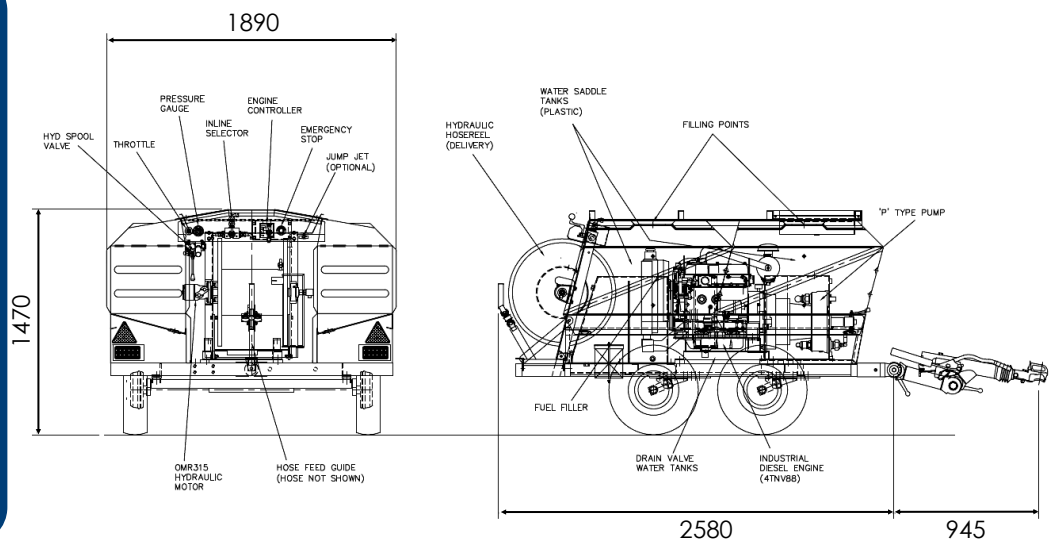

Flowplant Group Ltd

Gemini House, Brunel Road,
Churchfields Industrial Estate,
Salisbury, Wiltshire. SP2 7PU
United Kingdom

t: +44 (0)1722 325 424

f: +44 (0)1722 411 329

e: sales@flowplant.co.uk

- High Pressure
- Cleaner Solutions